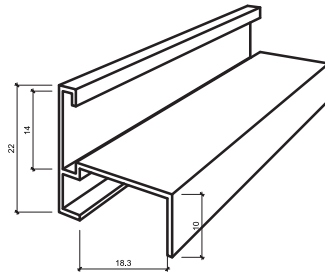

RACO-HK18: HÈM CÓ KHE 18 MM

Chất liệu: Nhôm

Bề mặt: Anodize

Chiều dài: 1m85

Sử dụng cho tấm dày 18mm
kèm gioăng cao su đen chống ồn