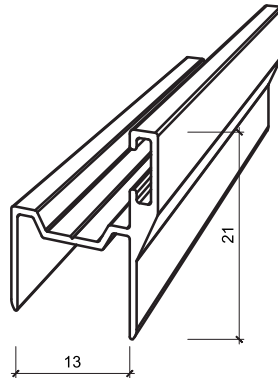

RACO-HK12: HÈM CÓ KHE 12 MM

Chất liệu: Nhôm

Bề mặt: Anodize phun Silicat bóng mờ

Chiều dài: 1.85m

Sử dụng cho tấm dày 12 mm,
kèm gioăng lông chống ồn